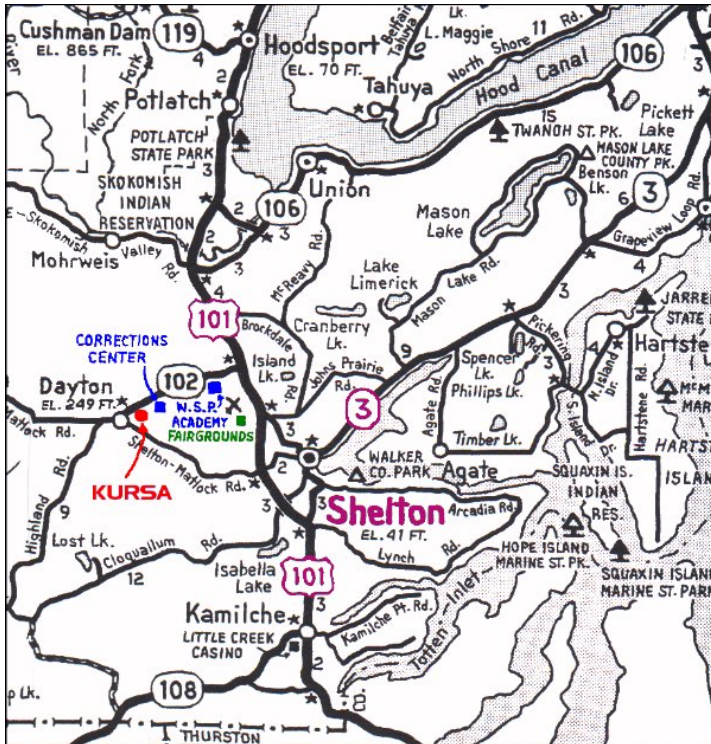

LANKAS Family Camp

West Coast Latvian Education Center Map

WEST COAST LATVIAN EDUCATION CENTER

RIETUMKRĀSTA LATVIEŠU IZGLĪTĪBAS CENTRS
W 3381 DAYTON-AIRPORT ROAD
P.O. BOX 1221
SHELTON WA 98584
TEL. 360-427-9869
FAX. 360-426-8581

Directions

From Rte 101:
Turn west onto Rte 102 (Dayton Airport Road). It is pretty easy to find since it's clearly labeled as the route to the Washington State Police Academy and to the Correction Center.

Shortly after passing the Correction Center, look for the entrance to the camp on the left hand side. There is a wooden sign with many panels hanging from it.